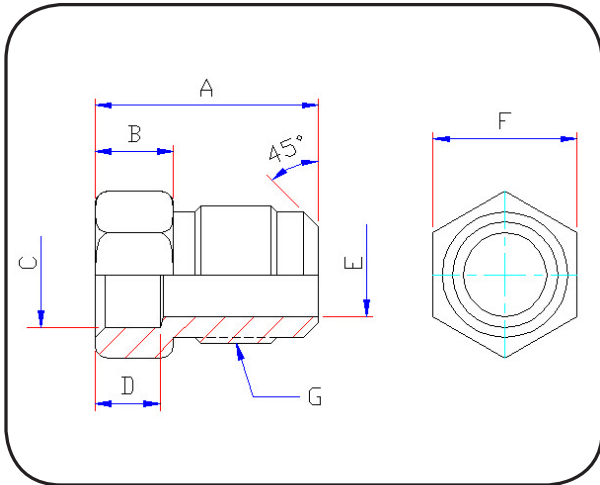

Flare union

Dimension : mm

Part No.	Description	A	B	C	D	E	F (Inch/mm)	G
41F x 4	Flare union 1/4"x1/4"	20.2	7.5	6.55	5.5	4.7	7/16"(11.11)	7/16x20 UNF
41F x 6	Flare union 3/8"x3/8"	25.9	10	9.7	8	7.8	5/8"(15.87)	5/8x18 UNF
41F x 8	Flare union 1/2"x1/2"	29.1	10	12.9	8	10	3/4"(19.05)	3/4x16 UNF
41F x 10	Flare union 5/8"x5/8"	34.1	12	16.1	10	12.7	22	7/8x14 UNF
41F x 12	Flare union 3/4"x3/4"	41.2	15	19.2	11	16	27	1-1/16x14 UNS
41F x 14	Flare union 7/8"x7/8"	42	15	22.4	11	19	1-1/4"(31.75)	1-1/4x12 UNF
41F x6x4	Flare union 3/8"x1/4"	24.9	9	6.55	6	7	5/8"(15.87)	5/8x18 UNF
41F x 6x8	Flare union 3/8"x1/2"	25.9	10	12.9	8	7.8	5/8"(15.87)	5/8x18 UNF
41F x 8x6	Flare union 1/2"x3/8"	28.9	10	9.7	8	10.5	3/4"(19.05)	3/4x16 UNF
41F x 8x10	Flare union 1/2"x5/8"	32	12.9	16.1	10	10	3/4"(19.05)	3/4x16 UNF
41F x 10x6	Flare union 5/8"x3/8"	34.1	12	9.7	8	12.9	22	7/8x14 UNF
41F x 10x8	Flare union 5/8"x1/2"	34.1	12	12.9	8	12.9	22	7/8x14 UNF
41F x 10x12	Flare union 5/8"x3/4"	36	13.9	19.2	11	12.7	22	7/8x14 UNF
41F x 12x10	Flare union 3/4"x5/8"	41	15	16.1	10	15	27	1-1/16x14 UNS
41F x 14x12	Flare union 7/8"x3/4"	42	15	19.2	11	16	1-1/4"(31.75)	1-1/4x12 UNF

MANUFACTURER

Flare union set

Part No.	Description
904 x 4	Flare union 1/4" F - type (set)
904 x 6	Flare union 3/8" F - type (set)
904 x 8	Flare union 1/2" F - type (set)
904 x 10	Flare union 5/8" F - type (set)
904 x 12	Flare union 3/4" F - type (set)
904 x 14	Flare union 7/8" F - type (set)